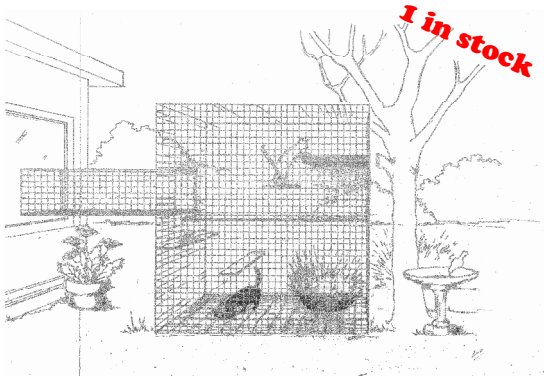

### Black Powder Coated Kit

Containing: 1 Climber, 2 Aerial Tunnels,  
3 Small Steps,

1 Large Step, 1 Large Hammock

All Steps & Hammocks matching black

Fastening Pliers, Clips & Touch-up Paint

**\$1,450.00** (Normally \$1,685.00)

### Surfmist Powder Coated Kit

Containing: 1 Tower (2.2m High),  
4 Aerial Tunnels,

3 Small Steps & 1 Triangle Hammock

Steps & Hammocks are dark green

Fastening Pliers, Clips & Touch-up Paint

**\$1,750.00** (Normally \$2,014.00)